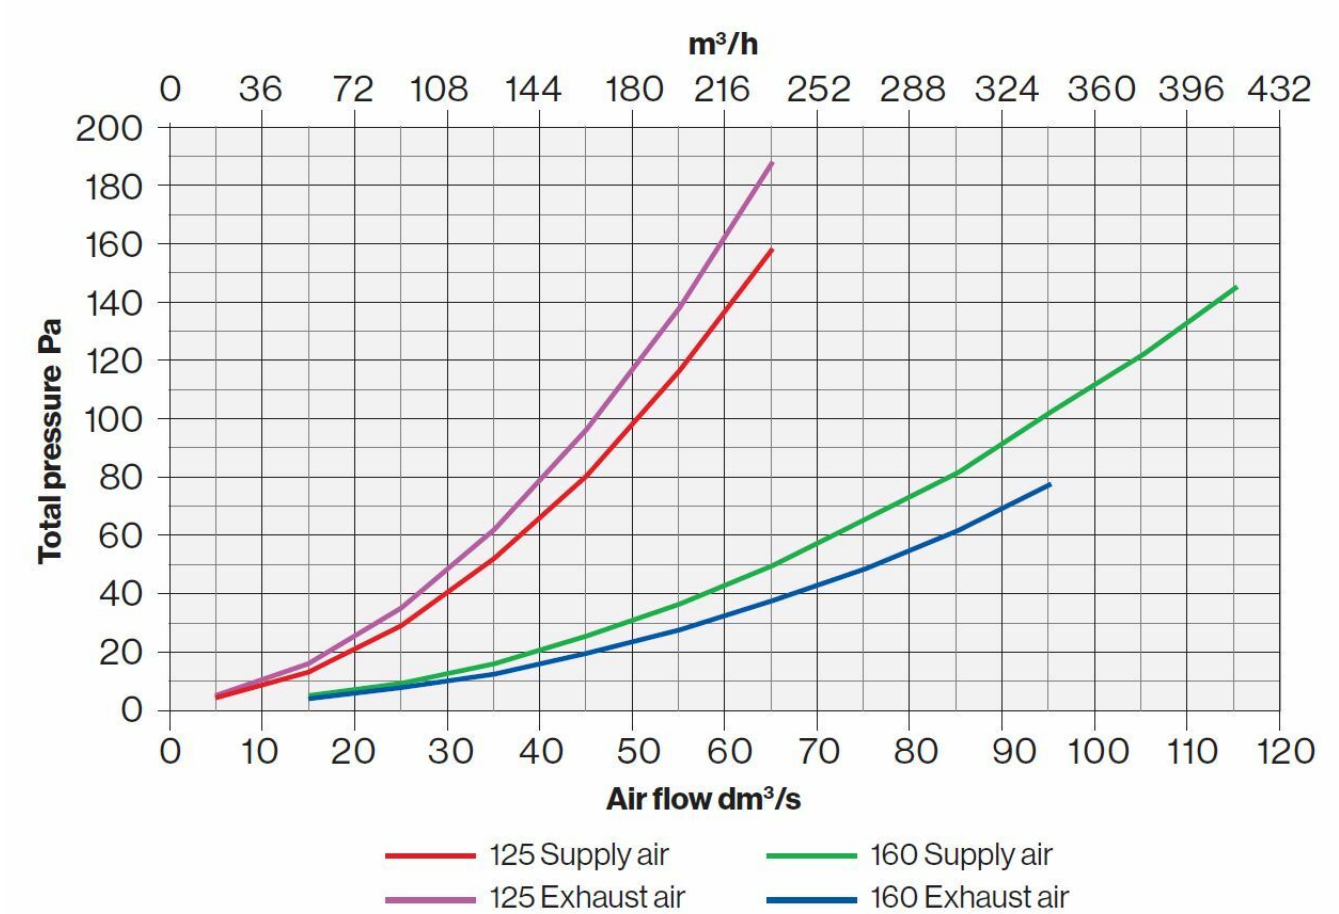

ROSS ADAPTOR Ø 160-160

Vilpe Oy Ab

Kauppatie 9, FI-65610 Mustasaari
Telephone +358 20 123 3200

05.12.2023

Sales & Technical Support | FI +358 20 123 3233 | EN +358 20 123 3222 | RU +358 20 123 3290 | SE +46 70 511 2020 | PL +48 71 740 2623
myynti@sktuote.fi | sales@sktuote.fi

FI: Pidätämme oikeuden muutoksiin ilman ennakoilmoitusta.
SE: Vi reserverar oss för eventuella ändringar och fel i produktinformationen.
EN: We reserve the right to change these terms and conditions at any time.

RU: Мы оставляем за собой право на внесение изменений без предварительного уведомления.
PL: Zachowujemy prawo do zmian bez wcześniejszej informacji.
DE: Technische Änderungen behalten wir uns ohne vorherige Ankündigung vor.